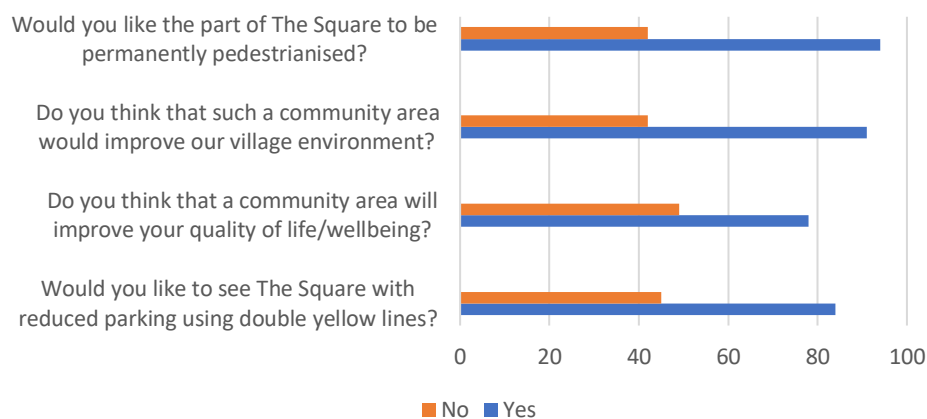

Shere Public Consultation Results in Graphs (Shere Village Only)

Shere Public Consultation Results for Car Park Charging

Shere Public Consultation Results for The Square

Shere Public Consultation Results Potential Double Yellow Lines