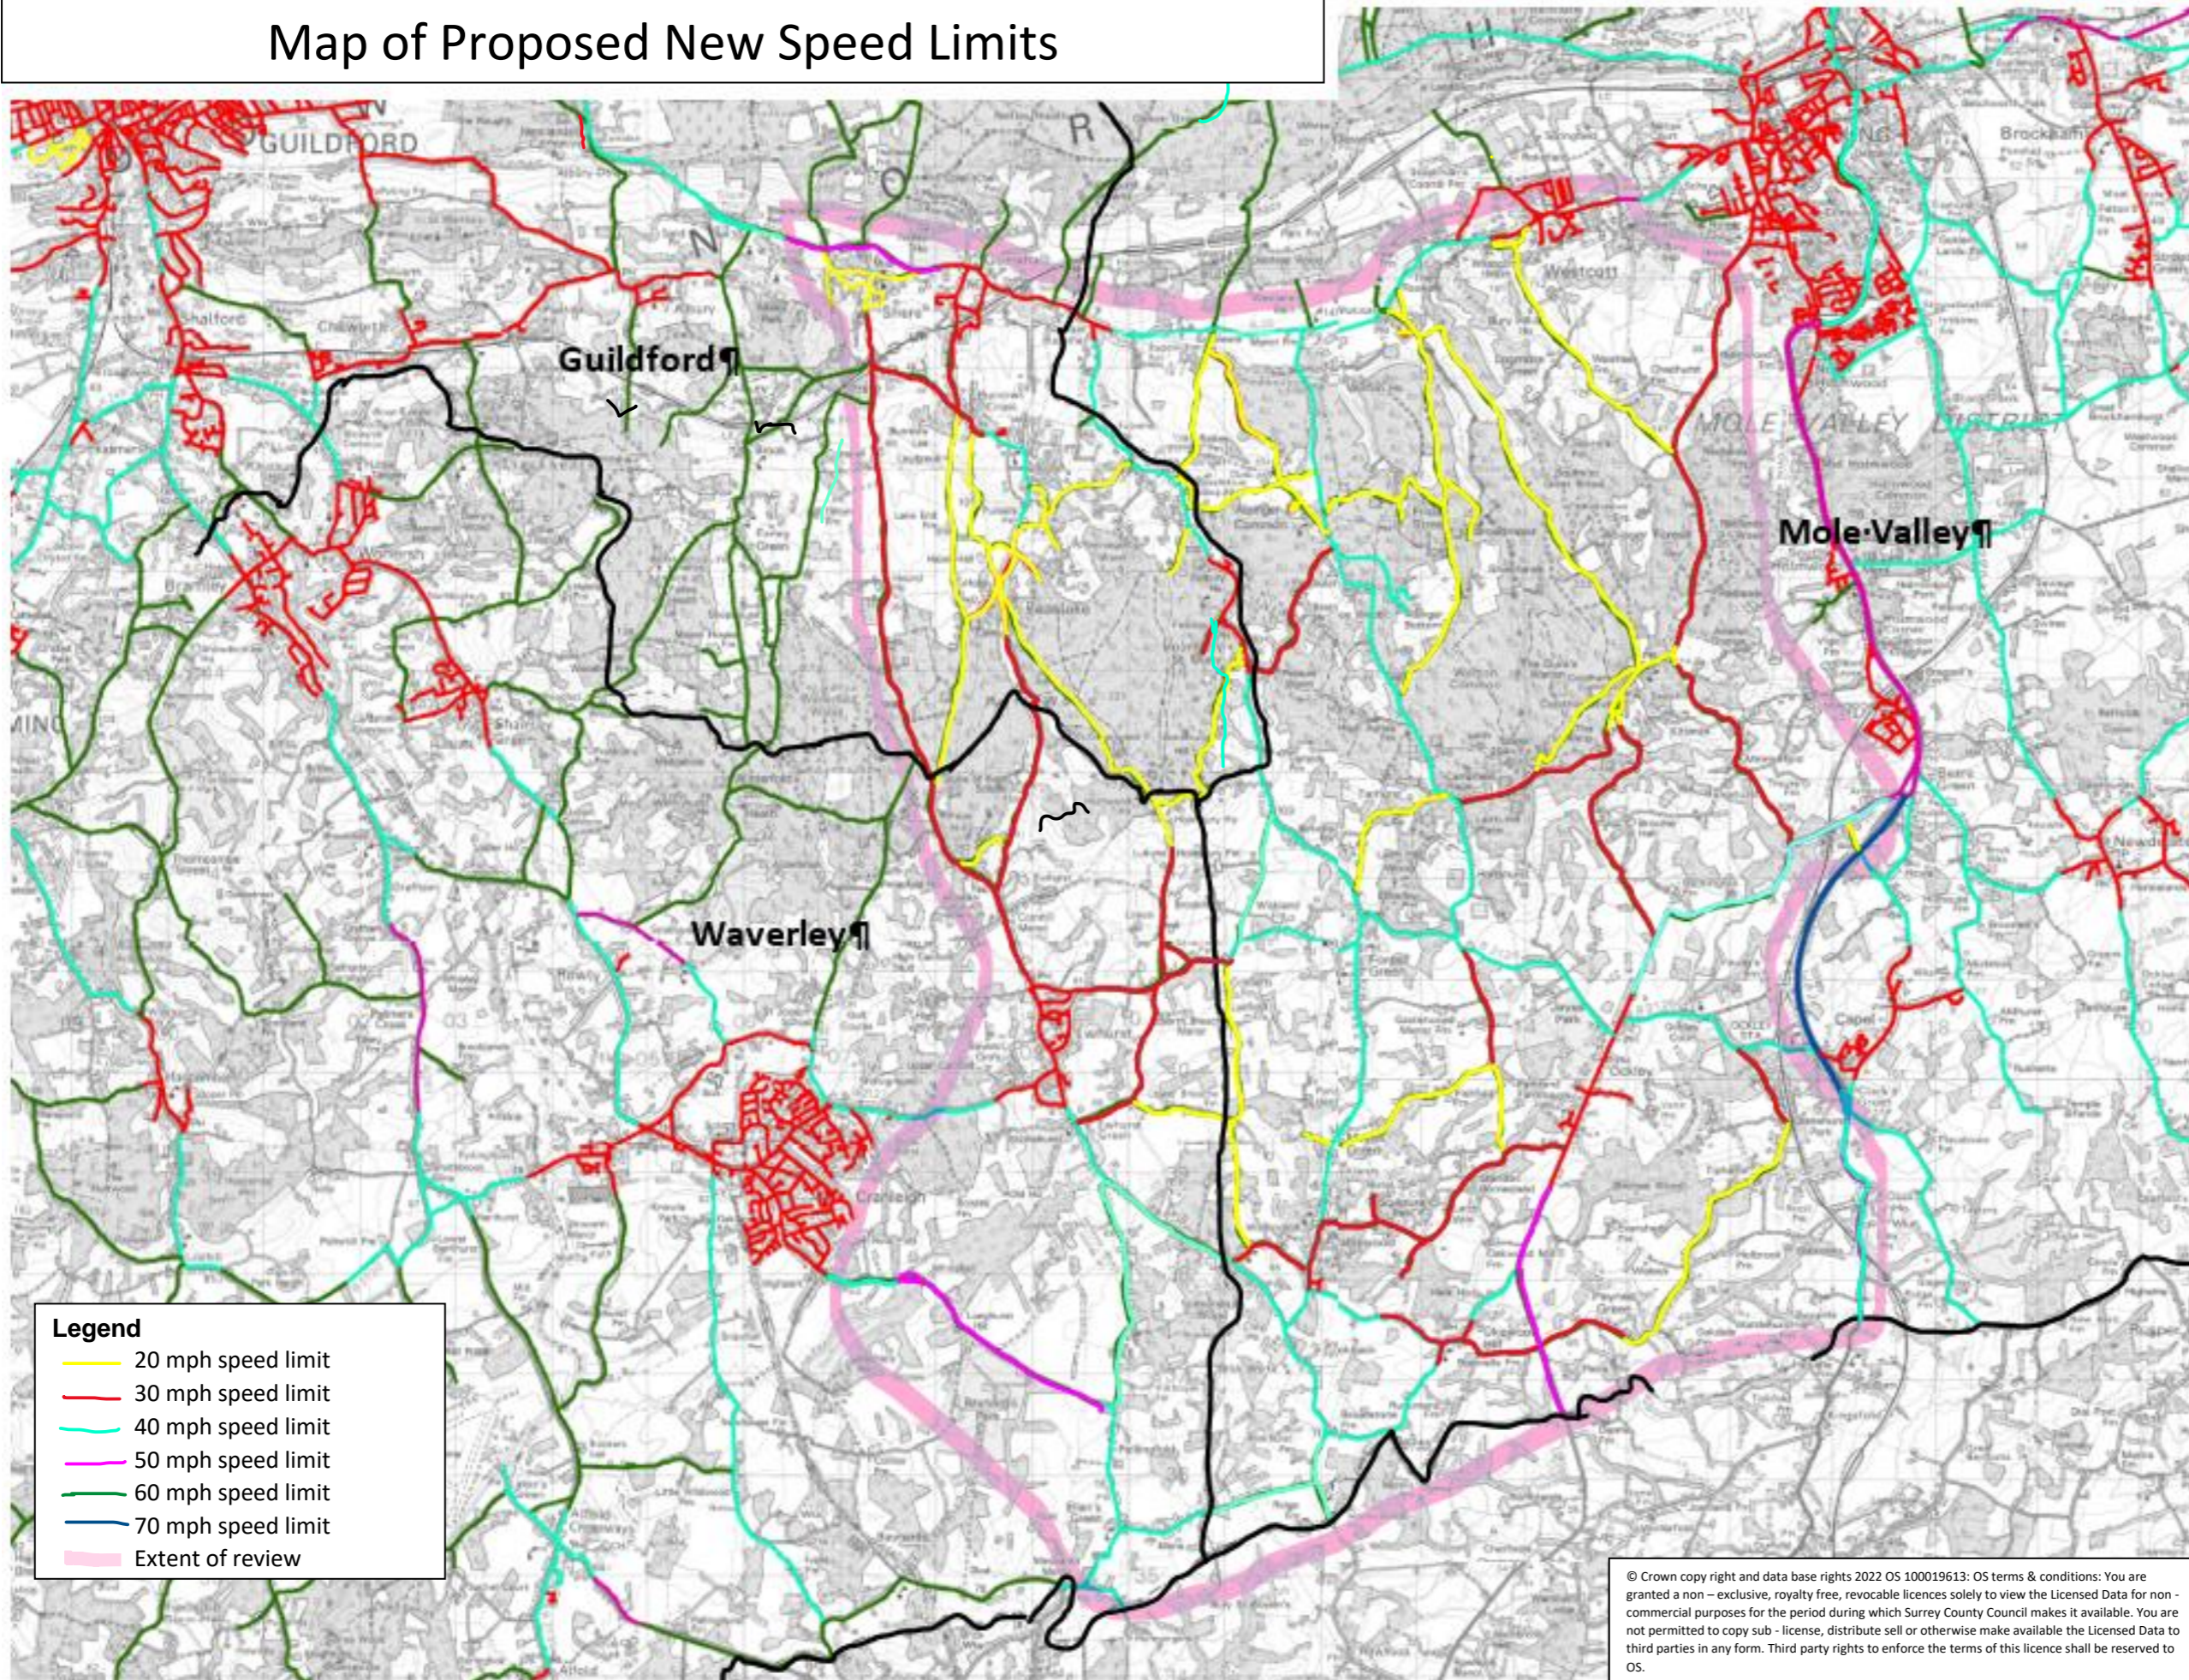

Map of Existing Speed Limits

Legend

- 20 mph speed limit
- 30 mph speed limit
- 40 mph speed limit
- 50 mph speed limit
- 60 mph speed limit
- 70 mph speed limit
- Extent of review

© Crown copyright and data base rights 2022 OS 100019613: OS terms & conditions: You are granted a non-exclusive, royalty free, revocable licence solely to view the Licensed Data for non-commercial purposes for the period during which Surrey County Council makes it available. You are not permitted to copy sub-license, distribute sell or otherwise make available the Licensed Data to third parties in any form. Third party rights to enforce the terms of this licence shall be reserved to OS.

Map of Proposed New Speed Limits

© Crown copyright and data base rights 2022 OS 100019613: OS terms & conditions: You are granted a non-exclusive, royalty free, revocable licence solely to view the Licensed Data for non-commercial purposes for the period during which Surrey County Council makes it available. You are not permitted to copy, sub-license, distribute, sell or otherwise make available the Licensed Data to third parties in any form. Third party rights to enforce the terms of this licence shall be reserved to OS.