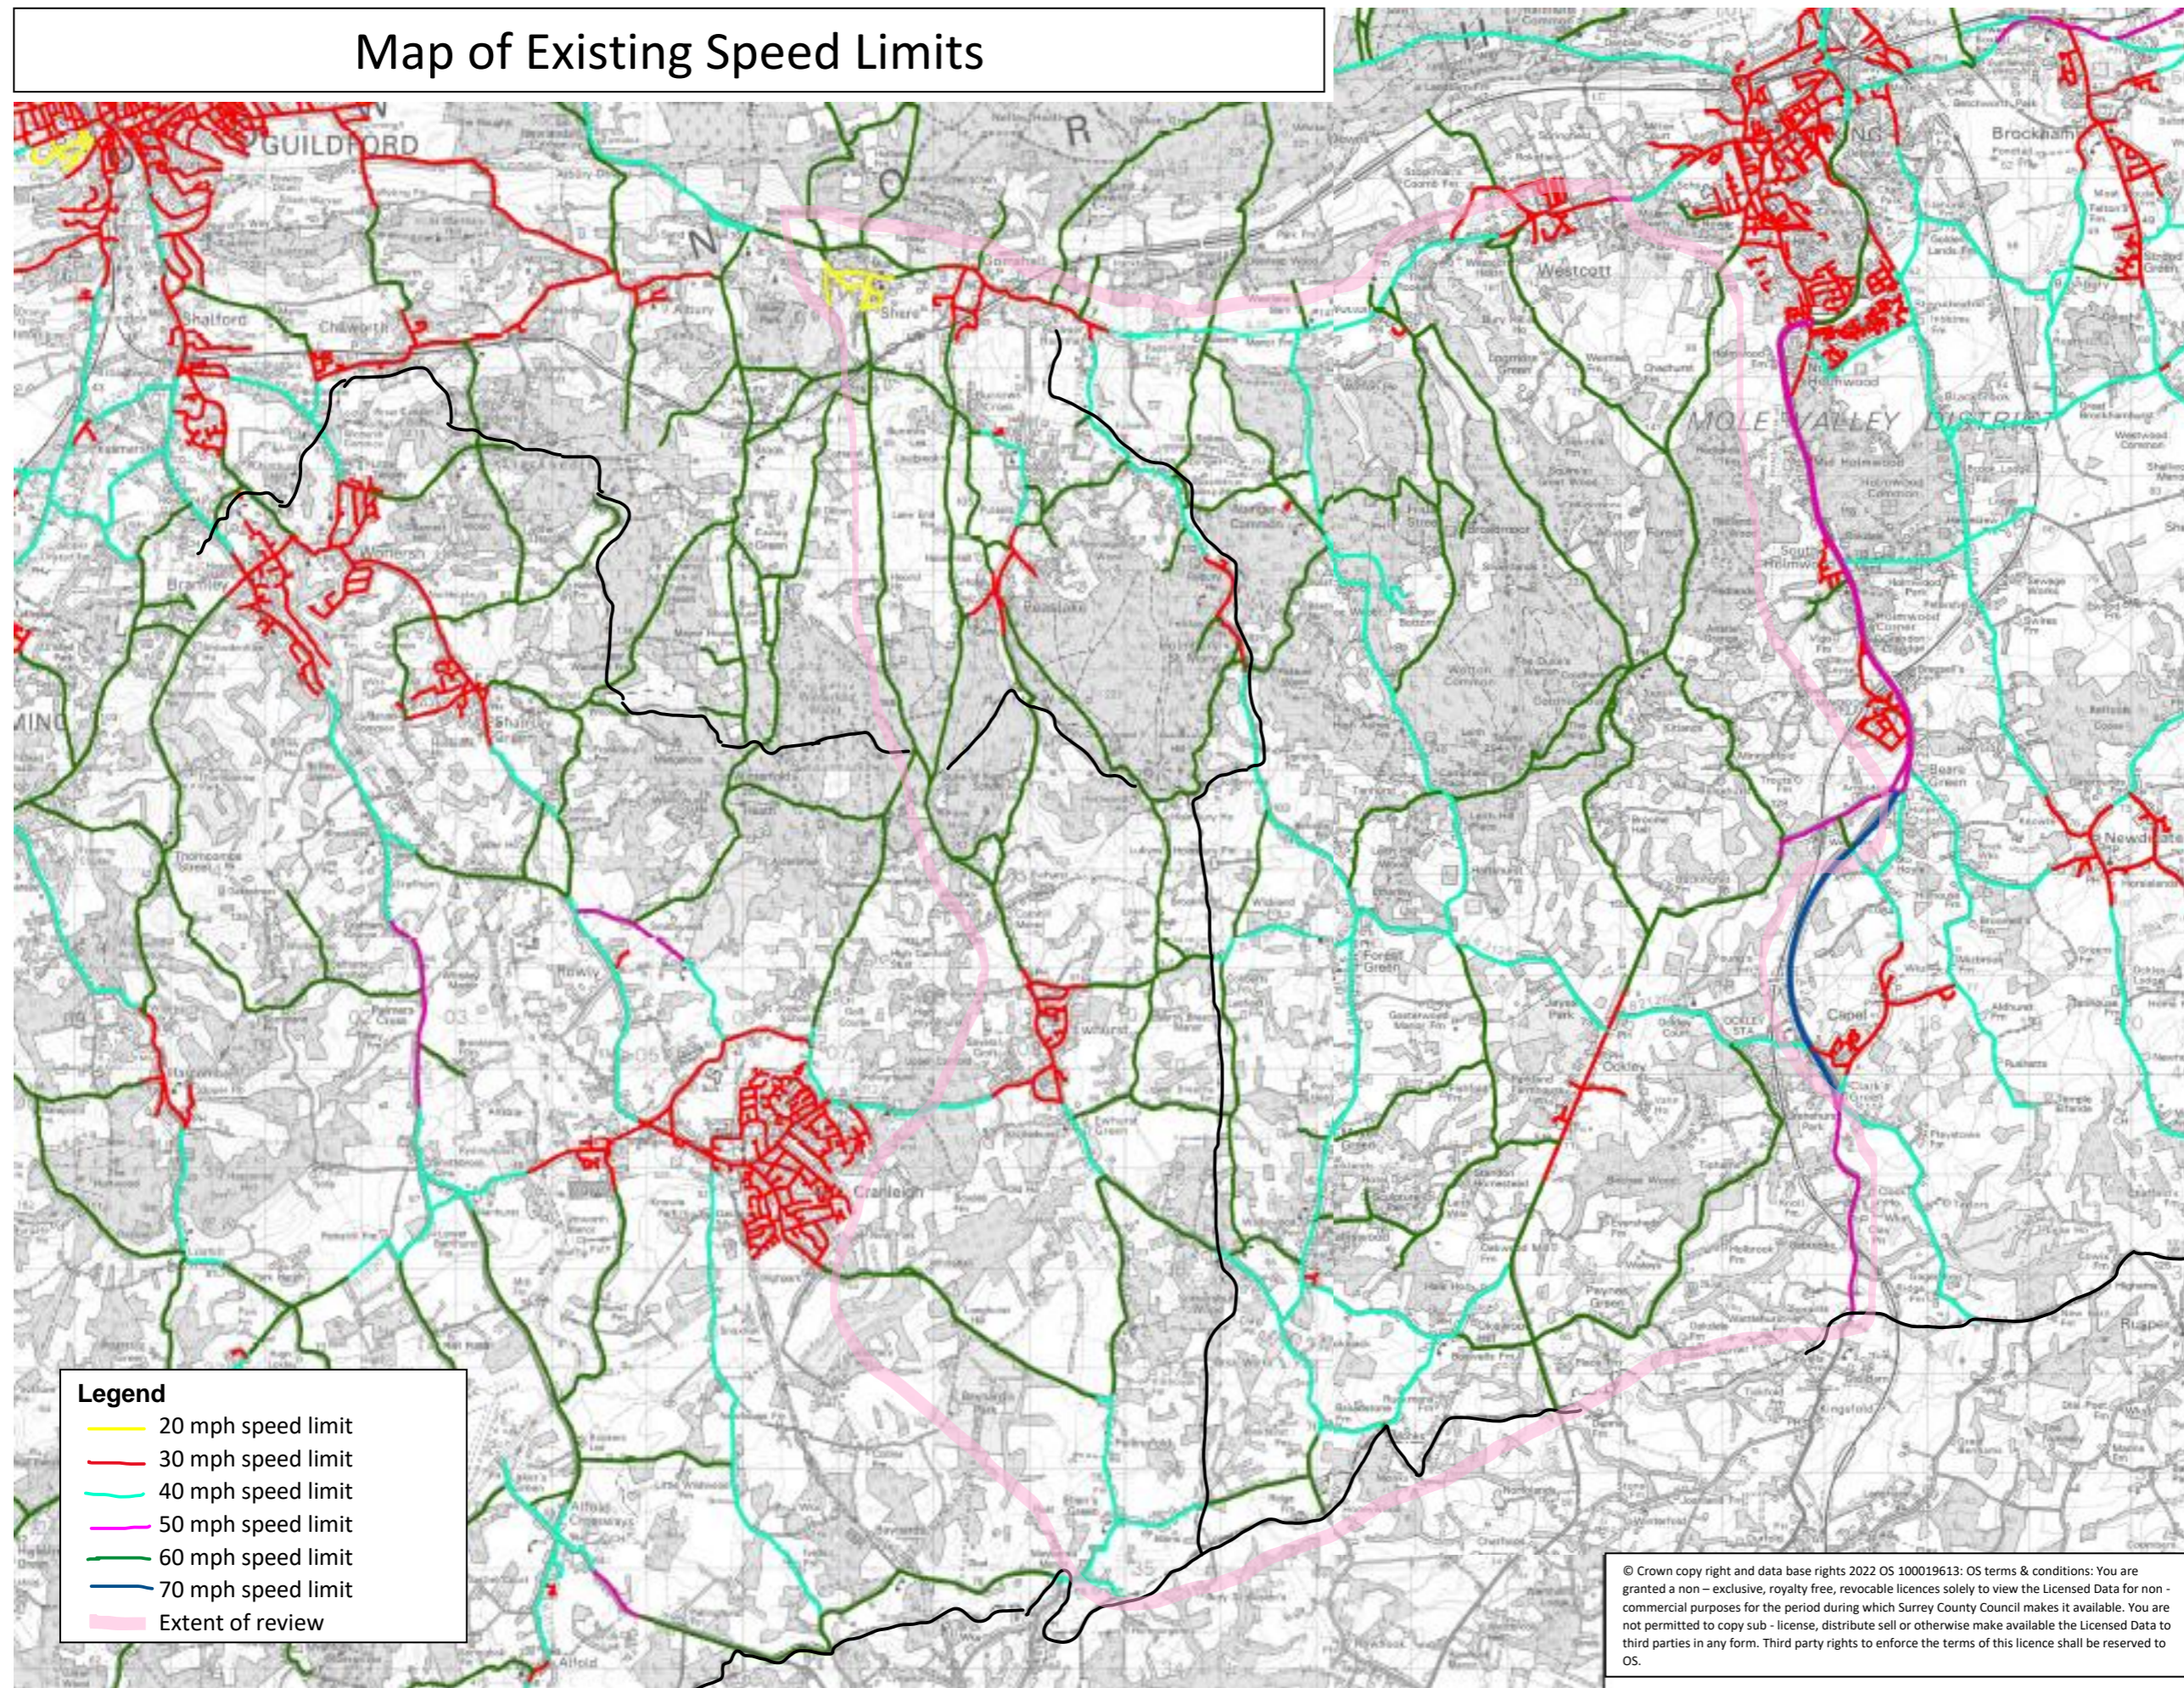

Map of Existing Speed Limits

Legend

- 20 mph speed limit
- 30 mph speed limit
- 40 mph speed limit
- 50 mph speed limit
- 60 mph speed limit
- 70 mph speed limit
- Extent of review

© Crown copyright and data base rights 2022 OS 100019613: OS terms & conditions: You are granted a non-exclusive, royalty free, revocable licence solely to view the Licensed Data for non-commercial purposes for the period during which Surrey County Council makes it available. You are not permitted to copy sub-license, distribute sell or otherwise make available the Licensed Data to third parties in any form. Third party rights to enforce the terms of this licence shall be reserved to OS.

Map of Proposed New Speed Limits

© Crown copyright and data base rights 2022 OS 100019613: OS terms & conditions: You are granted a non-exclusive, royalty free, revocable licence solely to view the Licensed Data for non-commercial purposes for the period during which Surrey County Council makes it available. You are not permitted to copy, sub-license, distribute, sell or otherwise make available the Licensed Data to third parties in any form. Third party rights to enforce the terms of this licence shall be reserved to OS.